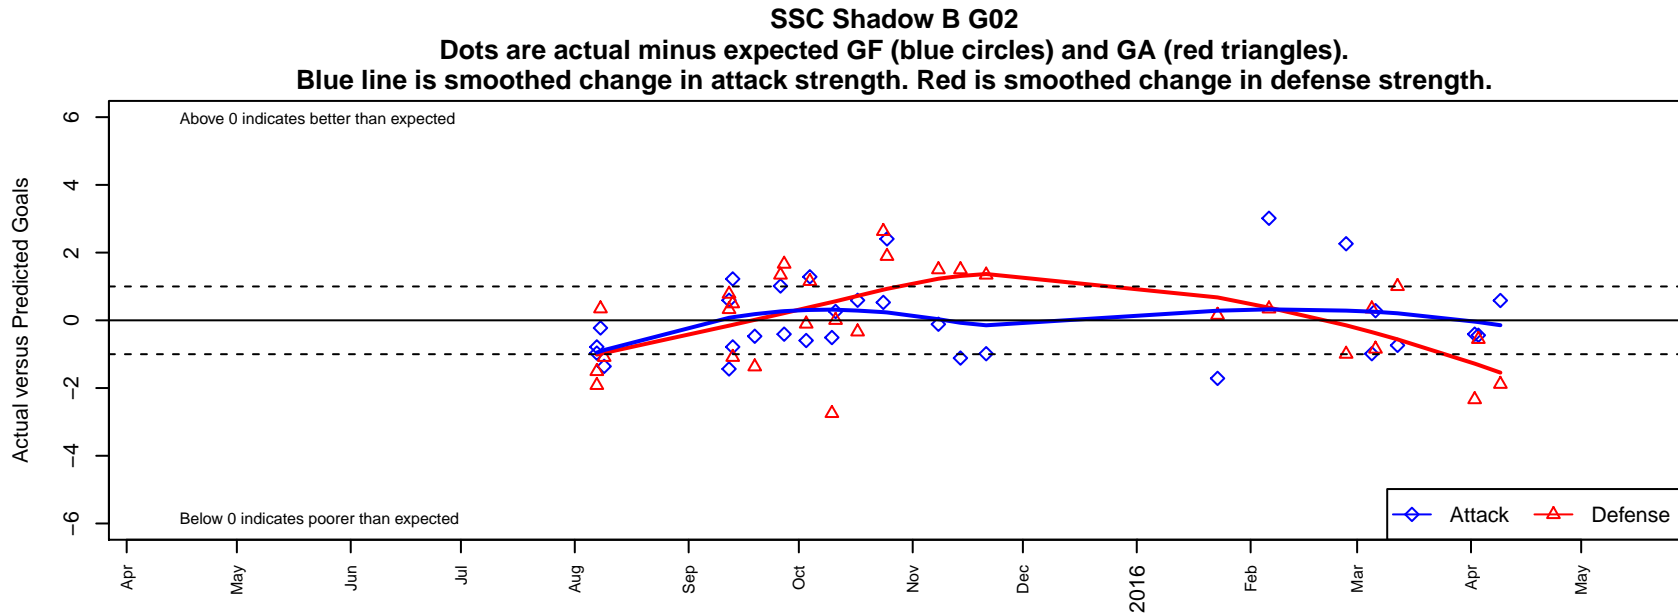

**attack and defense variance (black dot)
relative to other teams
and top 10 in region**

**attack and defense rating
relative to others at age
and all opponents in last 13 months**

SSC Shadow B G02

Spokane SC Shadow
Spokane, WA
G02 total strength=608
attack=0.69 defense=0.38
fall league = RCL G02 Div 4
spr league = Win RCL G02 Div 5
notes= Brown 2014; Leuven 2015

alt names used:
SSC SHADOW VALDEZ (WA)
SSC Shadow G02-B
SSC SHADOW G02-B
SSC Shadow G02-B
SSC Shadow G02-B

Venues played:
2015 Les Schwab NW Cup U13 Challenge U13
2015 Pend Orielle Cup Silver
2015 RCL G02 Div 4
2015 Win RCL G02 Div 5
2015 WYS Presidents Cup G02 Division 2