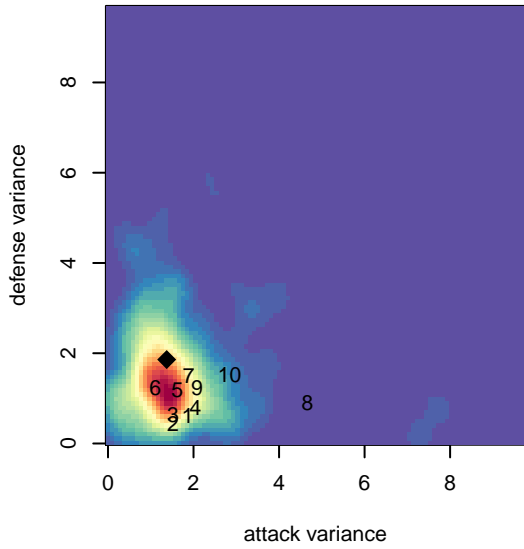

**attack and defense variance (black dot)
relative to other teams
and top 10 in region**