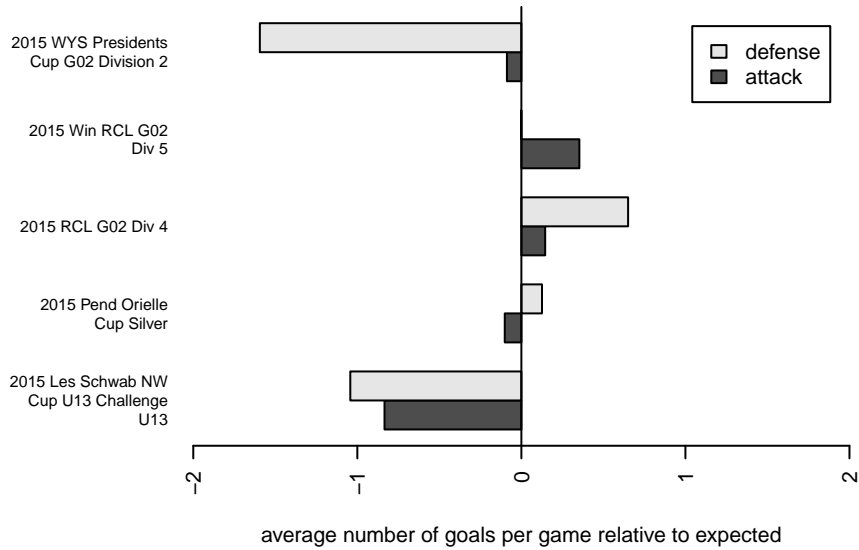

Performance relative to 13 month average