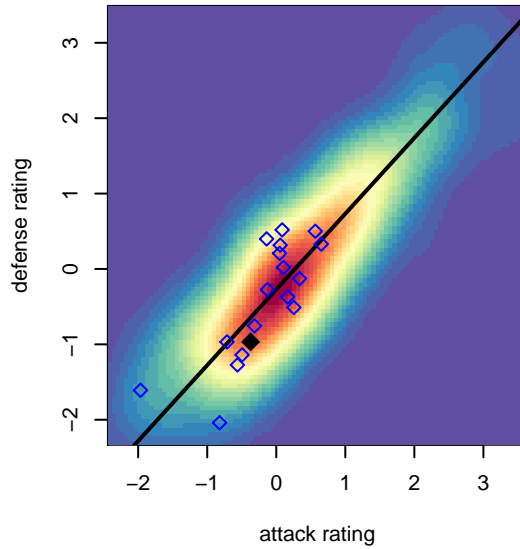

**attack and defense rating
relative to others at age
and all opponents in last 13 months**