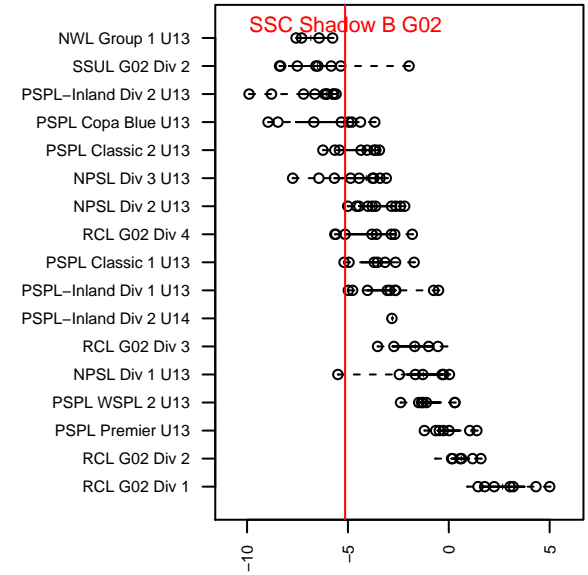

**attack and defense rating
relative to others at age
and all opponents in last 13 months**