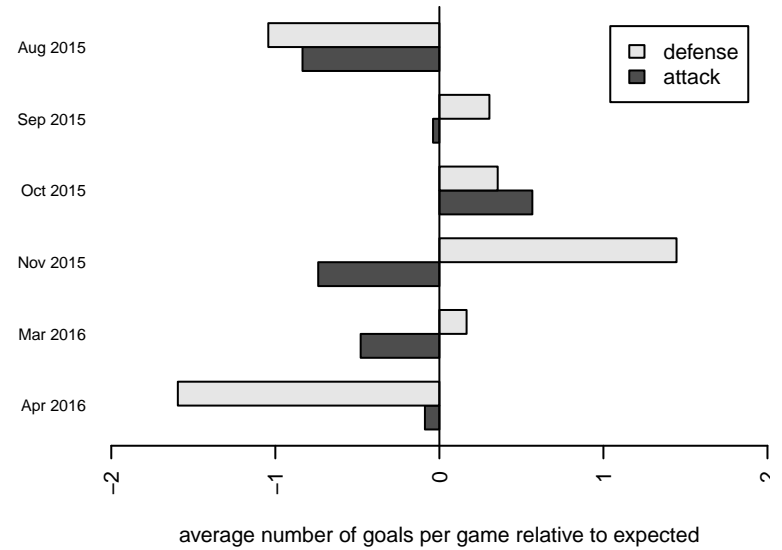

Performance relative to 13 month average